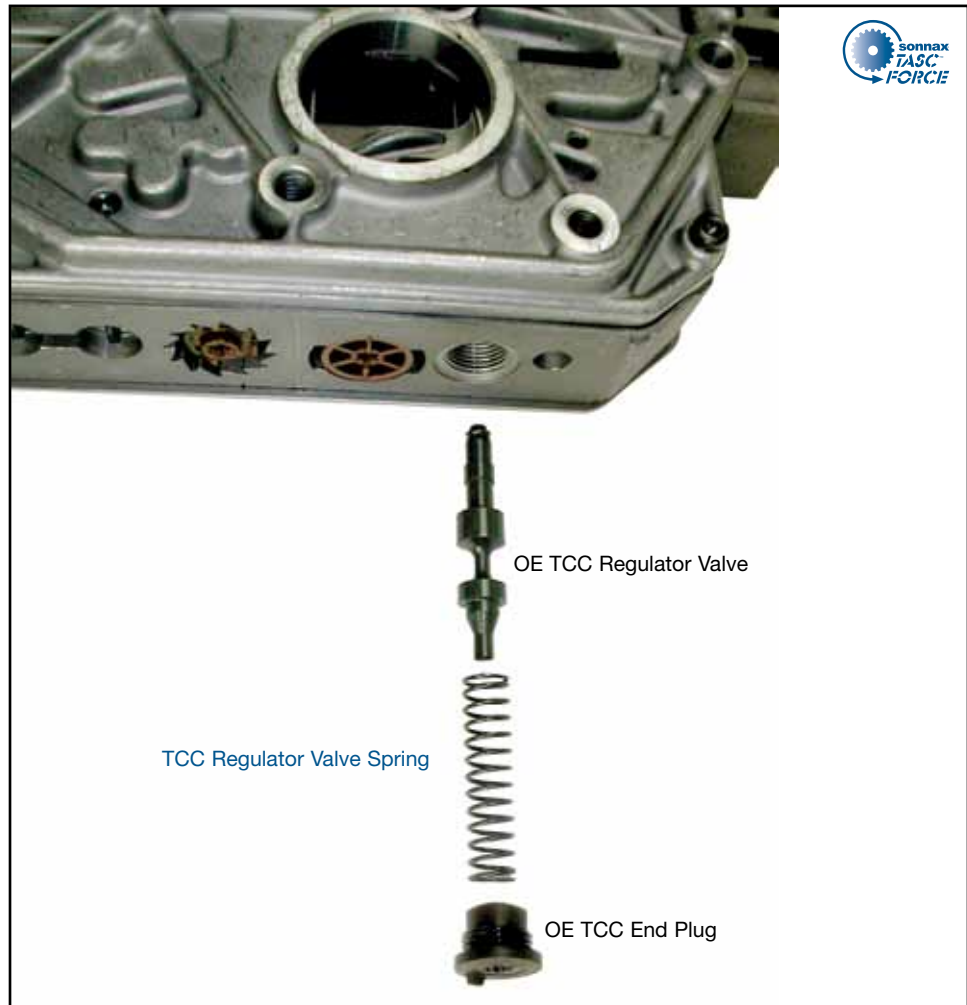

## TCC Regulator Valve Springs

**Part No.**

**119940-19**

Springs (5)

**VW 01M, 01N, 01P**

1. Remove the OE end plug and spring.
2. Replace the OE spring with the Sonnax TCC regulator valve spring **119940-19**.
3. Reinstall the OE end plug.